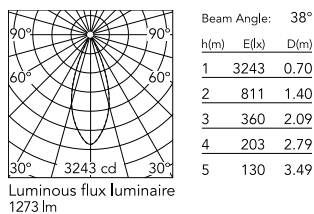

Physical

Colour	Black
Orientation	Fixed
Net weight (kg)	1.17
Package height (mm)	130
Package width (mm)	185
Package length (mm)	185
IP internal	66

Download

[Mounting instructions](#)  ZIP

Photometric Files

[LDT / IES](#)  ZIP

Technical Drawings

[2D](#)  ZIP

[3D](#)  ZIP

[Bim](#)  ZIP

Schematic light drawing

Photometric

Lighting type	Direct
Light distribution	Symmetric
CCT (K)	3000
CRI>	80
Beam angle C0-180 (°)	40
Beam angle C90-270 (°)	40
Extreme cut off	No