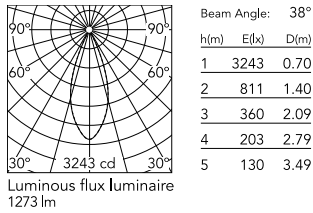

Physical

| | |
|---------------------|------------|
| Colour | Deep Brown |
| Orientation | Fixed |
| Net weight (kg) | 1.17 |
| Package height (mm) | 130 |
| Package width (mm) | 185 |
| Package length (mm) | 185 |
| IP internal | 66 |

Download

[Mounting instructions](#) ZIP

Photometric Files

[LDT / IES](#) ZIP

Technical Drawings

[2D](#) ZIP

[3D](#) ZIP

[Bim](#) ZIP

Schematic light drawing

Photometric

| | |
|------------------------|-----------|
| Lighting type | Direct |
| Light distribution | Symmetric |
| CCT (K) | 3000 |
| CRI> | 80 |
| Beam angle C0-180 (°) | 40 |
| Beam angle C90-270 (°) | 40 |
| Extreme cut off | No |