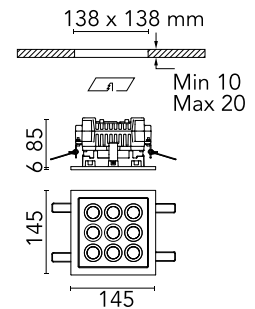

FLOS

F030D33B018 Deep Brown

Mile Recessed 2 Dimmable 1-10V

Designed by Antonio Citterio, 2020

1273lm - 3000K - CRI> 80 - Beam° 40

LED light source included. Integrated 220-240V ON/OFF and 1-10V/DALI dimmable electrical power. Equipped with neoprene cable outlet and double cable grommet for in/out connection. Ceiling mounting springs included. Box for brick roofing installation to be ordered separately.

Are you a professional and your project needs consulting and support?

[BOOK AN APPOINTMENT](#)

Main specifications

EAN	8054793556826
Mounting	Ceiling
Environments	Outdoor wet location
Light source type	LED
Light sources included	Yes
LED type	Power LED
Number of lamps	1
System power (W)	15
Lumen Output (lm)	1273

Physical

Colour	Deep Brown
Orientation	Fixed
Net weight (kg)	1.17
Package height (mm)	130
Package width (mm)	185
Package length (mm)	185
IP internal	66

Download

[Mounting instructions](#) ZIP

Photometric Files

[LDT / IES](#) ZIP

Technical Drawings

[2D](#) ZIP

[3D](#) ZIP

[Bim](#) ZIP