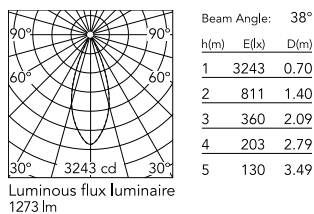

Physical

Colour	White
Orientation	Fixed
Net weight (kg)	1.17
Package height (mm)	130
Package width (mm)	185
Package length (mm)	185
IP internal	66

Download

[Mounting instructions](#)  ZIP

Photometric Files

[LDT / IES](#)  ZIP

Technical Drawings

[2D](#)  ZIP

[3D](#)  ZIP

[Bim](#)  ZIP

Schematic light drawing

Photometric

Lighting type	Direct
Light distribution	Symmetric
CCT (K)	3000
CRI>	80
Beam angle C0-180 (°)	40
Beam angle C90-270 (°)	40
Extreme cut off	No