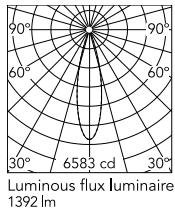

Physical

Colour	Grey
Orientation	Fixed
Net weight (kg)	1.17
Package height (mm)	130
Package width (mm)	185
Package length (mm)	185
IP internal	66

Download

[Mounting instructions](#)  ZIP

Photometric Files

[LDT / IES](#)  ZIP

Technical Drawings

[2D](#)  ZIP

[3D](#)  ZIP

[Bim](#)  ZIP

Schematic light drawing

Photometric

Lighting type	Direct
Light distribution	Symmetric
CCT (K)	3000
CRI>	80
Beam angle C0-180 (°)	26
Beam angle C90-270 (°)	26
Extreme cut off	No