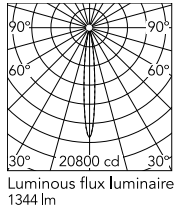

Physical

Colour	Black
Orientation	Fixed
Net weight (kg)	1.17
Package height (mm)	130
Package width (mm)	185
Package length (mm)	185
IP internal	66

Download

[Mounting instructions](#)  ZIP

Photometric Files

[LDT / IES](#)  ZIP

Technical Drawings

[2D](#)  ZIP

[3D](#)  ZIP

[Bim](#)  ZIP

Schematic light drawing

Beam Angle: 12°

h(m)	E(lx)	D(m)
1	20800	0.21
2	5200	0.41
3	2311	0.62
4	1300	0.82
5	832	1.03

Luminous flux luminaire
1344 lm

Photometric

Lighting type	Direct
Light distribution	Symmetric
CCT (K)	3000
CRI>	80
Beam angle C0-180 (°)	12
Beam angle C90-270 (°)	12
Extreme cut off	No

Electrical

Insulation class	I
Frequency (Hz)	50/60
Main voltage (Vac)	220-240
Power supply	Integrated
Dimmable	Yes
Power supply type	Dimmable 1-10V
Dimming interface	Dimmer Integrated
Emergency	No