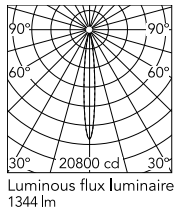

Physical

Colour	Deep Brown
Orientation	Fixed
Net weight (kg)	1.17
Package height (mm)	130
Package width (mm)	185
Package length (mm)	185
IP internal	66

Download

[Mounting instructions](#)  ZIP

Photometric Files

[LDT / IES](#)  ZIP

Technical Drawings

[2D](#)  ZIP

[3D](#)  ZIP

[Bim](#)  ZIP

Schematic light drawing

Beam Angle: 12°

h(m)	E(lx)	D(m)
1	20800	0.21
2	5200	0.41
3	2311	0.62
4	1300	0.82
5	832	1.03

Photometric

Lighting type	Direct
Light distribution	Symmetric
CCT (K)	3000
CRI>	80
Beam angle C0-180 (°)	12
Beam angle C90-270 (°)	12
Extreme cut off	No

Electrical

Insulation class	I
Frequency (Hz)	50/60
Main voltage (Vac)	220-240
Power supply	Integrated
Dimmable	Yes
Power supply type	Dimmable 1-10V
Dimming interface	Dimmer Integrated
Emergency	No