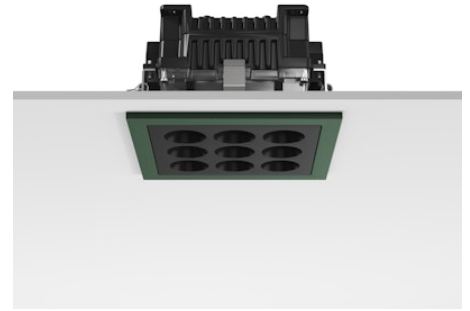

## Mile Recessed 2 Dimmable 1-10V

Designed by Antonio Citterio, 2020

1344lm - 3000K - CRI> 80 - Beam° 12

LED light source included. Integrated 220-240V ON/OFF and 1-10V/DALI dimmable electrical power. Equipped with neoprene cable outlet and double cable grommet for in/out connection. Ceiling mounting springs included. Box for brick roofing installation to be ordered separately.

### Main specifications

EAN	8054793556116
Mounting	Ceiling
Environments	Outdoor wet location
Light source type	LED
Light sources included	Yes
LED type	Power LED
Number of lamps	1
System power (W)	15
Lumen Output (lm)	1344