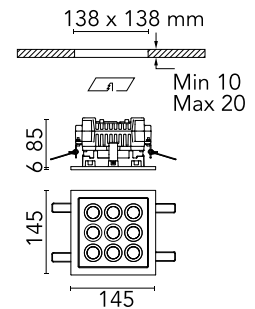

FLOS

F030D31B006 Grey

Mile Recessed 2 Dimmable 1-10V

Designed by Antonio Citterio, 2020

1344lm - 3000K - CRI> 80 - Beam° 12

LED light source included. Integrated 220-240V ON/OFF and 1-10V/DALI dimmable electrical power. Equipped with neoprene cable outlet and double cable grommet for in/out connection. Ceiling mounting springs included. Box for brick roofing installation to be ordered separately.

Are you a professional and your project needs consulting and support?

[BOOK AN APPOINTMENT](#)

Main specifications

EAN	8054793556109
Mounting	Ceiling
Environments	Outdoor wet location
Light source type	LED
Light sources included	Yes
LED type	Power LED
Number of lamps	1
System power (W)	15
Lumen Output (lm)	1344

Physical

Colour	Grey
Orientation	Fixed
Net weight (kg)	1.17
Package height (mm)	130
Package width (mm)	185
Package length (mm)	185
IP internal	66

Download

[Mounting instructions](#) ZIP

Photometric Files

[LDT / IES](#) ZIP

Technical Drawings

[2D](#) ZIP

[3D](#) ZIP

[Bim](#) ZIP