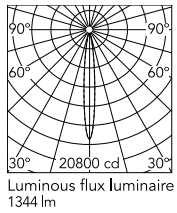

Physical

Colour	Grey
Orientation	Fixed
Net weight (kg)	1.17
Package height (mm)	130
Package width (mm)	185
Package length (mm)	185
IP internal	66

Download

[Mounting instructions](#) ZIP

Photometric Files

[LDT / IES](#) ZIP

Technical Drawings

[2D](#) ZIP

[3D](#) ZIP

[Bim](#) ZIP

Schematic light drawing

Beam Angle: 12°

h(m)	E(lx)	D(m)
1	20800	0.21
2	5200	0.41
3	2311	0.62
4	1300	0.82
5	832	1.03

Luminous flux luminaire
1344 lm

Photometric

Lighting type	Direct
Light distribution	Symmetric
CCT (K)	3000
CRI>	80
Beam angle C0-180 (°)	12
Beam angle C90-270 (°)	12
Extreme cut off	No

Electrical

Insulation class	I
Frequency (Hz)	50/60
Main voltage (Vac)	220-240
Power supply	Integrated
Dimmable	Yes
Power supply type	Dimmable 1-10V
Dimming interface	Dimmer Integrated
Emergency	No