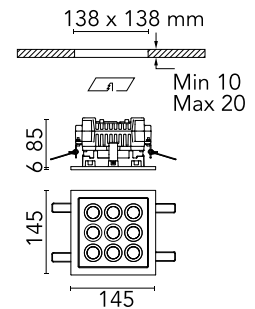

FLOS

F030D31B000 Primer

Mile Recessed 2 Dimmable 1-10V

Designed by Antonio Citterio, 2020

1344lm - 3000K - CRI> 80 - Beam° 12

LED light source included. Integrated 220-240V ON/OFF and 1-10V/DALI dimmable electrical power. Equipped with neoprene cable outlet and double cable grommet for in/out connection. Ceiling mounting springs included. Box for brick roofing installation to be ordered separately.

Are you a professional and your project needs consulting and support?

[BOOK AN APPOINTMENT](#)

Main specifications

EAN	8054793556086
Mounting	Ceiling
Environments	Outdoor wet location
Light source type	LED
Light sources included	Yes
LED type	Power LED
Number of lamps	1
System power (W)	15
Lumen Output (lm)	1344

Physical

Colour	Primer
Orientation	Fixed
Net weight (kg)	1.17
Package height (mm)	130
Package width (mm)	185
Package length (mm)	185
IP internal	66

Download

[Mounting instructions](#) ZIP

Photometric Files

[LDT / IES](#) ZIP

Technical Drawings

[2D](#) ZIP

[3D](#) ZIP

[Bim](#) ZIP