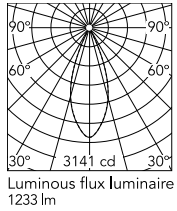

Physical

Colour	Anthracite
Orientation	Fixed
Net weight (kg)	1.17
Package height (mm)	130
Package width (mm)	185
Package length (mm)	185
IP internal	66

Download

[Mounting instructions](#) ZIP

Photometric Files

[LDT / IES](#) ZIP

Technical Drawings

[2D](#) ZIP

[3D](#) ZIP

[Bim](#) ZIP

Schematic light drawing

Beam Angle: 38°

h(m)	E(lx)	D(m)
1	3141	0.70
2	785	1.40
3	349	2.09
4	196	2.79
5	126	3.49

3141 cd

Photometric

Lighting type	Direct
Light distribution	Symmetric
CCT (K)	2700
CRI>	80
Beam angle C0-180 (°)	40
Beam angle C90-270 (°)	40
Extreme cut off	No

Electrical

Insulation class	I
Frequency (Hz)	50/60
Main voltage (Vac)	220-240
Power supply	Integrated
Dimmable	Yes
Power supply type	Dimmable 1-10V
Dimming interface	Dimmer Integrated
Emergency	No