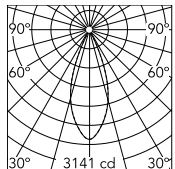

Physical

Colour	Primer
Orientation	Fixed
Net weight (kg)	1.17
Package height (mm)	130
Package width (mm)	185
Package length (mm)	185
IP internal	66

Download

[Mounting instructions](#) ZIP

Photometric Files

[LDT / IES](#) ZIP

Technical Drawings

[2D](#) ZIP

[3D](#) ZIP

[Bim](#) ZIP

Schematic light drawing

Beam Angle: 38°

h(m)	E(lx)	D(m)
1	3141	0.70
2	785	1.40
3	349	2.09
4	196	2.79
5	126	3.49

Luminous flux luminaire
1233 lm

Photometric

Lighting type	Direct
Light distribution	Symmetric
CCT (K)	2700
CRI>	80
Beam angle C0-180 (°)	40
Beam angle C90-270 (°)	40
Extreme cut off	No

Electrical

Insulation class	I
Frequency (Hz)	50/60
Main voltage (Vac)	220-240
Power supply	Integrated
Dimmable	Yes
Power supply type	Dimmable 1-10V
Dimming interface	Dimmer Integrated
Emergency	No