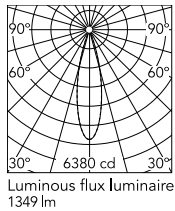

### Physical

|                     |       |
|---------------------|-------|
| Colour              | Black |
| Orientation         | Fixed |
| Net weight (kg)     | 1.17  |
| Package height (mm) | 130   |
| Package width (mm)  | 185   |
| Package length (mm) | 185   |
| IP internal         | 66    |

### Technical Drawings

[2D](#)  ZIP

[3D](#)  ZIP

[Bim](#)  ZIP

## Schematic light drawing

Beam Angle: 26°

| h(m) | E(lx) | D(m) |
|------|-------|------|
| 1    | 6380  | 0.45 |
| 2    | 1595  | 0.91 |
| 3    | 709   | 1.36 |
| 4    | 399   | 1.82 |
| 5    | 255   | 2.27 |

## Photometric

|                        |           |
|------------------------|-----------|
| Lighting type          | Direct    |
| Light distribution     | Symmetric |
| CCT (K)                | 2700      |
| CRI>                   | 80        |
| Beam angle C0-180 (°)  | 26        |
| Beam angle C90-270 (°) | 26        |
| Extreme cut off        | No        |