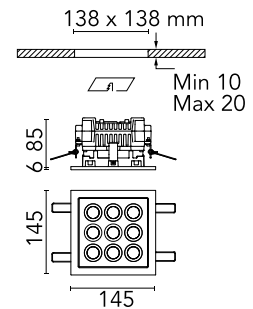

FLOS

F030D22B030 Black

Mile Recessed 2 Dimmable 1-10V

Designed by Antonio Citterio, 2020

1349lm - 2700K - CRI> 80 - Beam° 26

LED light source included. Integrated 220-240V ON/OFF and 1-10V/DALI dimmable electrical power. Equipped with neoprene cable outlet and double cable grommet for in/out connection. Ceiling mounting springs included. Box for brick roofing installation to be ordered separately.

Are you a professional and your project needs consulting and support?

[BOOK AN APPOINTMENT](#)

Main specifications

EAN	8054793555430
Mounting	Ceiling
Light source type	LED
Light sources included	Yes
LED type	Power LED
Number of lamps	1
System power (W)	15
Lumen Output (lm)	1349

Physical

Colour	Black
Orientation	Fixed
Net weight (kg)	1.17
Package height (mm)	130
Package width (mm)	185
Package length (mm)	185
IP internal	66

Download

[Mounting instructions](#) ZIP

Photometric Files

[LDT / IES](#) ZIP

Technical Drawings

[2D](#) ZIP

[3D](#) ZIP

[Bim](#) ZIP