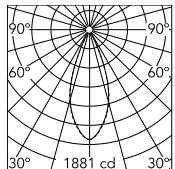

Physical

| | |
|---------------------|-------|
| Colour | Black |
| Orientation | Fixed |
| Net weight (kg) | 0.87 |
| Package height (mm) | 97 |
| Package width (mm) | 221 |
| Package length (mm) | 124 |
| IP internal | 66 |

Download

[Mounting instructions](#)  ZIP

Photometric Files

[LDT / IES](#)  ZIP

Technical Drawings

[2D](#)  ZIP

[3D](#)  ZIP

[Bim](#)  ZIP

Schematic light drawing

Beam Angle: 39°

| h(m) | E(lx) | D(m) |
|------|-------|------|
| 1 | 1881 | 0.71 |
| 2 | 470 | 1.42 |
| 3 | 209 | 2.14 |
| 4 | 118 | 2.85 |
| 5 | 75 | 3.56 |

Luminous flux luminaire
755 lm

Photometric

| | |
|------------------------|-----------|
| Lighting type | Direct |
| Light distribution | Symmetric |
| CCT (K) | 4000 |
| CRI> | 80 |
| Beam angle C0-180 (°) | 40 |
| Beam angle C90-270 (°) | 40 |
| Extreme cut off | No |