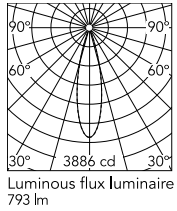

### Physical

Colour	Forest Green
Orientation	Fixed
Net weight (kg)	0.87
Package height (mm)	97
Package width (mm)	221
Package length (mm)	124
IP internal	66

### Technical Drawings

[2D](#)  ZIP

[3D](#)  ZIP

[Bim](#)  ZIP

## Schematic light drawing

## Photometric

Lighting type	Direct
Light distribution	Symmetric
CCT (K)	4000
CRI>	80
Beam angle C0-180 (°)	26
Beam angle C90-270 (°)	26
Extreme cut off	No