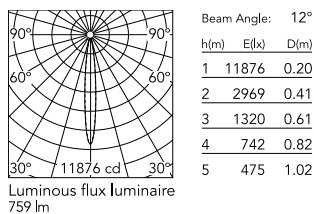

### Technical Drawings

[2D](#)  ZIP

[3D](#)  ZIP

[Bim](#)  ZIP

## Schematic light drawing

## Photometric

Lighting type	Direct
Light distribution	Symmetric
CCT (K)	3000
CRI>	80
Beam angle C0-180 (°)	12
Beam angle C90-270 (°)	12
Extreme cut off	No