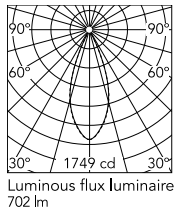

### Physical

|                     |       |
|---------------------|-------|
| Colour              | Black |
| Orientation         | Fixed |
| Net weight (kg)     | 0.87  |
| Package height (mm) | 97    |
| Package width (mm)  | 221   |
| Package length (mm) | 124   |
| IP internal         | 66    |

### Technical Drawings

[2D](#)  ZIP

[3D](#)  ZIP

[Bim](#)  ZIP

## Schematic light drawing

| h(m) | E(lx) | D(m) |
|------|-------|------|
| 1    | 1749  | 0.71 |
| 2    | 437   | 1.42 |
| 3    | 194   | 2.14 |
| 4    | 109   | 2.85 |
| 5    | 70    | 3.56 |

## Photometric

|                        |           |
|------------------------|-----------|
| Lighting type          | Direct    |
| Light distribution     | Symmetric |
| CCT (K)                | 2700      |
| CRI>                   | 80        |
| Beam angle C0-180 (°)  | 40        |
| Beam angle C90-270 (°) | 40        |
| Extreme cut off        | No        |