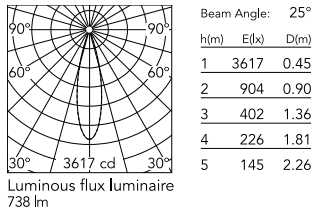

### Physical

|                     |              |
|---------------------|--------------|
| Colour              | Forest Green |
| Orientation         | Fixed        |
| Net weight (kg)     | 0.87         |
| Package height (mm) | 97           |
| Package width (mm)  | 221          |
| Package length (mm) | 124          |
| IP internal         | 66           |

### Technical Drawings

[2D](#)  ZIP

[3D](#)  ZIP

[Bim](#)  ZIP

## Schematic light drawing

## Photometric

|                        |           |
|------------------------|-----------|
| Lighting type          | Direct    |
| Light distribution     | Symmetric |
| CCT (K)                | 2700      |
| CRI>                   | 80        |
| Beam angle C0-180 (°)  | 26        |
| Beam angle C90-270 (°) | 26        |
| Extreme cut off        | No        |