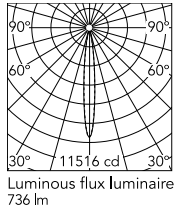

### Physical

|                     |        |
|---------------------|--------|
| Colour              | Primer |
| Orientation         | Fixed  |
| Net weight (kg)     | 0.87   |
| Package height (mm) | 97     |
| Package width (mm)  | 221    |
| Package length (mm) | 124    |
| IP internal         | 66     |

### Technical Drawings

[2D](#)  ZIP

[3D](#)  ZIP

[Bim](#)  ZIP

## Schematic light drawing

## Photometric

|                        |           |
|------------------------|-----------|
| Lighting type          | Direct    |
| Light distribution     | Symmetric |
| CCT (K)                | 2700      |
| CRI>                   | 80        |
| Beam angle C0-180 (°)  | 12        |
| Beam angle C90-270 (°) | 12        |
| Extreme cut off        | No        |