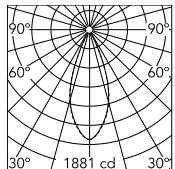

### Physical

Colour	Deep Brown
Orientation	Fixed
Net weight (kg)	0.87
Package height (mm)	97
Package width (mm)	221
Package length (mm)	124
IP internal	66

### Technical Drawings

[2D](#)  ZIP

[3D](#)  ZIP

[Bim](#)  ZIP

## Schematic light drawing

Beam Angle: 39°

h(m)	E(lx)	D(m)
1	1881	0.71
2	470	1.42
3	209	2.14
4	118	2.85
5	75	3.56

Luminous flux luminaire  
755 lm

## Photometric

Lighting type	Direct
Light distribution	Symmetric
CCT (K)	4000
CRI>	80
Beam angle C0-180 (°)	40
Beam angle C90-270 (°)	40
Extreme cut off	No