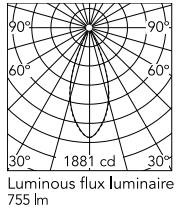

Physical

Colour	Forest Green
Orientation	Fixed
Net weight (kg)	0.87
Package height (mm)	97
Package width (mm)	221
Package length (mm)	124
IP internal	66

Download

[Mounting instructions](#)  ZIP

Photometric Files

[LDT / IES](#)  ZIP

Technical Drawings

[2D](#)  ZIP

[3D](#)  ZIP

[Bim](#)  ZIP

Schematic light drawing

Beam Angle: 39°

h(m)	E(lx)	D(m)
1	1881	0.71
2	470	1.42
3	209	2.14
4	118	2.85
5	75	3.56

Luminous flux luminaire
755 lm

Photometric

Lighting type	Direct
Light distribution	Symmetric
CCT (K)	4000
CRI>	80
Beam angle C0-180 (°)	40
Beam angle C90-270 (°)	40
Extreme cut off	No

Electrical

Insulation class	I
Frequency (Hz)	50/60
Main voltage (Vac)	220-240
Power supply	Integrated
Dimmable	Yes
Power supply type	Dimmable DALI 1
Dimming interface	Dimmer Integrated
Emergency	No