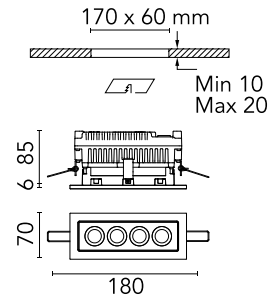

FLOS

F030B42D033 Anthracite

Mile Recessed 1 Dimmable DALI

Designed by Antonio Citterio, 2020

793lm - 4000K - CRI> 80 - Beam° 26

LED light source included. Integrated 220-240V ON/OFF and 1-10V/DALI dimmable electrical power. Equipped with neoprene cable outlet and double cable grommet for in/out connection. Ceiling mounting springs included. Box for brick roofing installation to be ordered separately.

Physical

Colour	Anthracite
Orientation	Fixed
Net weight (kg)	0.87
Package height (mm)	97
Package width (mm)	221
Package length (mm)	124
IP internal	66

Download

[Mounting instructions](#)  ZIP

Photometric Files

[LDT / IES](#)  ZIP

Technical Drawings

[2D](#)  ZIP

[3D](#)  ZIP

[Bim](#)  ZIP

Schematic light drawing

Beam Angle: 25°

h(m)	E(lx)	D(m)
1	3886	0.45
2	972	0.90
3	432	1.36
4	243	1.81
5	155	2.26

Luminous flux luminaire
793 lm

Photometric

Lighting type	Direct
Light distribution	Symmetric
CCT (K)	4000
CRI>	80
Beam angle C0-180 (°)	26
Beam angle C90-270 (°)	26
Extreme cut off	No

Electrical

Insulation class	I
Frequency (Hz)	50/60
Main voltage (Vac)	220-240
Power supply	Integrated
Dimmable	Yes
Power supply type	Dimmable DALI 1
Dimming interface	Dimmer Integrated
Emergency	No