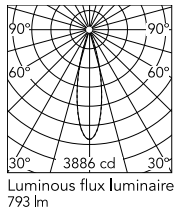

Physical

Colour	Anthracite
Orientation	Fixed
Net weight (kg)	0.87
Package height (mm)	97
Package width (mm)	221
Package length (mm)	124
IP internal	66

Download

[Mounting instructions](#)  ZIP

Photometric Files

[LDT / IES](#)  ZIP

Technical Drawings

[2D](#)  ZIP

[3D](#)  ZIP

[Bim](#)  ZIP

Schematic light drawing

Beam Angle: 25°

h(m)	E(lx)	D(m)
1	3886	0.45
2	972	0.90
3	432	1.36
4	243	1.81
5	155	2.26

Luminous flux luminaire
793 lm

Photometric

Lighting type	Direct
Light distribution	Symmetric
CCT (K)	4000
CRI>	80
Beam angle C0-180 (°)	26
Beam angle C90-270 (°)	26
Extreme cut off	No

Electrical

Insulation class	I
Frequency (Hz)	50/60
Main voltage (Vac)	220-240
Power supply	Integrated
Dimmable	Yes
Power supply type	Dimmable DALI 1
Dimming interface	Dimmer Integrated
Emergency	No