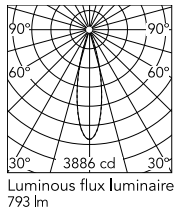

Physical

Colour	Black
Orientation	Fixed
Net weight (kg)	0.87
Package height (mm)	97
Package width (mm)	221
Package length (mm)	124
IP internal	66

Download

[Mounting instructions](#)  ZIP

Photometric Files

[LDT / IES](#)  ZIP

Technical Drawings

[2D](#)  ZIP

[3D](#)  ZIP

[Bim](#)  ZIP

Schematic light drawing

Photometric

Lighting type	Direct
Light distribution	Symmetric
CCT (K)	4000
CRI>	80
Beam angle C0-180 (°)	26
Beam angle C90-270 (°)	26
Extreme cut off	No