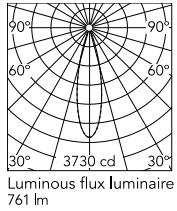

Physical

| | |
|---------------------|------------|
| Colour | Anthracite |
| Orientation | Fixed |
| Net weight (kg) | 0.87 |
| Package height (mm) | 97 |
| Package width (mm) | 221 |
| Package length (mm) | 124 |
| IP internal | 66 |

Schematic light drawing

Beam Angle: 25°

| h(m) | E(lx) | D(m) |
|------|-------|------|
| 1 | 3730 | 0.45 |
| 2 | 932 | 0.90 |
| 3 | 414 | 1.36 |
| 4 | 233 | 1.81 |
| 5 | 149 | 2.26 |

Luminous flux luminaire
761 lm

Photometric

| | |
|------------------------|-----------|
| Lighting type | Direct |
| Light distribution | Symmetric |
| CCT (K) | 3000 |
| CRI> | 80 |
| Beam angle C0-180 (°) | 26 |
| Beam angle C90-270 (°) | 26 |
| Extreme cut off | No |