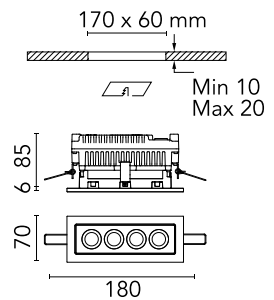

FLOS

F030B32D030 Black

Mile Recessed 1 Dimmable DALI

Designed by Antonio Citterio, 2020

761lm - 3000K - CRI> 80 - Beam° 26

LED light source included. Integrated 220-240V ON/OFF and 1-10V/DALI dimmable electrical power. Equipped with neoprene cable outlet and double cable grommet for in/out connection. Ceiling mounting springs included. Box for brick roofing installation to be ordered separately.

Physical

Colour	Black
Orientation	Fixed
Net weight (kg)	0.87
Package height (mm)	97
Package width (mm)	221
Package length (mm)	124
IP internal	66

Download

Mounting instructions [↓ ZIP](#)

Photometric Files

LDT / IES [↓ ZIP](#)

Technical Drawings

2D [↓ ZIP](#)

3D [↓ ZIP](#)

[Bim](#) [↓ ZIP](#)

Schematic light drawing

Beam Angle: 25°

h(m)	E(lx)	D(m)
1	3730	0.45
2	932	0.90
3	414	1.36
4	233	1.81
5	149	2.26

Luminous flux luminaire
761 lm

Photometric

Lighting type	Direct
Light distribution	Symmetric
CCT (K)	3000
CRI>	80
Beam angle C0-180 (°)	26
Beam angle C90-270 (°)	26
Extreme cut off	No

Electrical

Insulation class	I
Frequency (Hz)	50/60
Main voltage (Vac)	220-240
Power supply	Integrated
Dimmable	Yes
Power supply type	Dimmable DALI 1
Dimming interface	Dimmer Integrated
Emergency	No