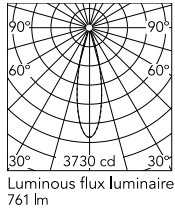

Physical

Colour	Black
Orientation	Fixed
Net weight (kg)	0.87
Package height (mm)	97
Package width (mm)	221
Package length (mm)	124
IP internal	66

Download

Mounting instructions [↓ ZIP](#)

Photometric Files

LDT / IES [↓ ZIP](#)

Technical Drawings

2D [↓ ZIP](#)

3D [↓ ZIP](#)

[Bim](#) [↓ ZIP](#)

Schematic light drawing

Beam Angle: 25°

h(m)	E(lx)	D(m)
1	3730	0.45
2	932	0.90
3	414	1.36
4	233	1.81
5	149	2.26

Luminous flux luminaire
761 lm

Photometric

Lighting type	Direct
Light distribution	Symmetric
CCT (K)	3000
CRI>	80
Beam angle C0-180 (°)	26
Beam angle C90-270 (°)	26
Extreme cut off	No

Electrical

Insulation class	I
Frequency (Hz)	50/60
Main voltage (Vac)	220-240
Power supply	Integrated
Dimmable	Yes
Power supply type	Dimmable DALI 1
Dimming interface	Dimmer Integrated
Emergency	No