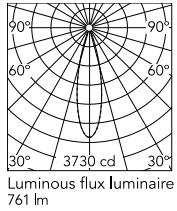

Physical

Colour	Deep Brown
Orientation	Fixed
Net weight (kg)	0.87
Package height (mm)	97
Package width (mm)	221
Package length (mm)	124
IP internal	66

Download

Mounting instructions [ZIP](#)

Photometric Files

LDT / IES [ZIP](#)

Technical Drawings

2D [ZIP](#)

3D [ZIP](#)

[Bim](#) [ZIP](#)

Schematic light drawing

Beam Angle: 25°

h(m)	E(lx)	D(m)
1	3730	0.45
2	932	0.90
3	414	1.36
4	233	1.81
5	149	2.26

Luminous flux luminaire
761 lm

Photometric

Lighting type	Direct
Light distribution	Symmetric
CCT (K)	3000
CRI>	80
Beam angle C0-180 (°)	26
Beam angle C90-270 (°)	26
Extreme cut off	No

Electrical

Insulation class	I
Frequency (Hz)	50/60
Main voltage (Vac)	220-240
Power supply	Integrated
Dimmable	Yes
Power supply type	Dimmable DALI 1
Dimming interface	Dimmer Integrated
Emergency	No