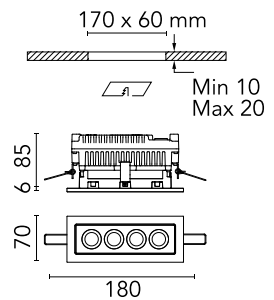

## Mile Recessed 1 Dimmable DALI

Designed by Antonio Citterio, 2020

761lm - 3000K - CRI> 80 - Beam° 26

LED light source included. Integrated 220-240V ON/OFF and 1-10V/DALI dimmable electrical power. Equipped with neoprene cable outlet and double cable grommet for in/out connection. Ceiling mounting springs included. Box for brick roofing installation to be ordered separately.

### Physical

Colour	Forest Green
Orientation	Fixed
Net weight (kg)	0.87
Package height (mm)	97
Package width (mm)	221
Package length (mm)	124
IP internal	66

## Schematic light drawing

Beam Angle: 25°

h(m)	E(lx)	D(m)
1	3730	0.45
2	932	0.90
3	414	1.36
4	233	1.81
5	149	2.26

Luminous flux luminaire  
761 lm