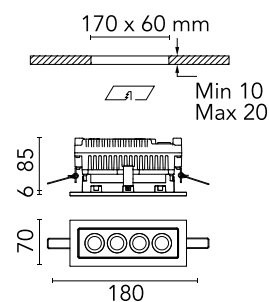

FLOS

F030B32D006 Grey

Mile Recessed 1 Dimmable DALI

Designed by Antonio Citterio, 2020

761lm - 3000K - CRI> 80 - Beam° 26

LED light source included. Integrated 220-240V ON/OFF and 1-10V/DALI dimmable electrical power. Equipped with neoprene cable outlet and double cable grommet for in/out connection. Ceiling mounting springs included. Box for brick roofing installation to be ordered separately.

Physical

Colour	Grey
Orientation	Fixed
Net weight (kg)	0.87
Package height (mm)	97
Package width (mm)	221
Package length (mm)	124
IP internal	66

Download

[Mounting instructions](#)  ZIP

Photometric Files

[LDT / IES](#)  ZIP

Technical Drawings

[2D](#)  ZIP

[3D](#)  ZIP

[Bim](#)  ZIP

Schematic light drawing

Beam Angle: 25°

h(m)	E(lx)	D(m)
1	3730	0.45
2	932	0.90
3	414	1.36
4	233	1.81
5	149	2.26

Luminous flux luminaire
761 lm