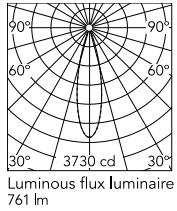

Physical

| | |
|---------------------|-------|
| Colour | White |
| Orientation | Fixed |
| Net weight (kg) | 0.87 |
| Package height (mm) | 97 |
| Package width (mm) | 221 |
| Package length (mm) | 124 |
| IP internal | 66 |

Schematic light drawing

Beam Angle: 25°

| h(m) | E(lx) | D(m) |
|------|-------|------|
| 1 | 3730 | 0.45 |
| 2 | 932 | 0.90 |
| 3 | 414 | 1.36 |
| 4 | 233 | 1.81 |
| 5 | 149 | 2.26 |

Luminous flux luminaire
761 lm

Photometric

| | |
|------------------------|-----------|
| Lighting type | Direct |
| Light distribution | Symmetric |
| CCT (K) | 3000 |
| CRI> | 80 |
| Beam angle C0-180 (°) | 26 |
| Beam angle C90-270 (°) | 26 |
| Extreme cut off | No |