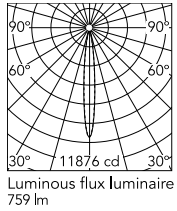

Physical

Colour	Grey
Orientation	Fixed
Net weight (kg)	0.87
Package height (mm)	97
Package width (mm)	221
Package length (mm)	124
IP internal	66

Download

[Mounting instructions](#)  ZIP

Photometric Files

[LDT / IES](#)  ZIP

Technical Drawings

[2D](#)  ZIP

[3D](#)  ZIP

[Bim](#)  ZIP

Schematic light drawing

h(m)	E(lx)	D(m)
1	11876	0.20
2	2969	0.41
3	1320	0.61
4	742	0.82
5	475	1.02

Photometric

Lighting type	Direct
Light distribution	Symmetric
CCT (K)	3000
CRI>	80
Beam angle C0-180 (°)	12
Beam angle C90-270 (°)	12
Extreme cut off	No