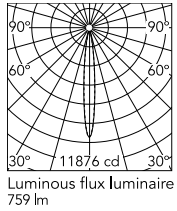

Physical

Colour	White
Orientation	Fixed
Net weight (kg)	0.87
Package height (mm)	97
Package width (mm)	221
Package length (mm)	124
IP internal	66

Download

[Mounting instructions](#)  ZIP

Photometric Files

[LDT / IES](#)  ZIP

Technical Drawings

[2D](#)  ZIP

[3D](#)  ZIP

[Bim](#)  ZIP

Schematic light drawing

Beam Angle: 12°

h(m)	E(lx)	D(m)
1	11876	0.20
2	2969	0.41
3	1320	0.61
4	742	0.82
5	475	1.02

Luminous flux luminaire
759 lm

Photometric

Lighting type	Direct
Light distribution	Symmetric
CCT (K)	3000
CRI>	80
Beam angle C0-180 (°)	12
Beam angle C90-270 (°)	12
Extreme cut off	No

Electrical

Insulation class	I
Frequency (Hz)	50/60
Main voltage (Vac)	220-240
Power supply	Integrated
Dimmable	Yes
Power supply type	Dimmable DALI 1
Dimming interface	Dimmer Integrated
Emergency	No