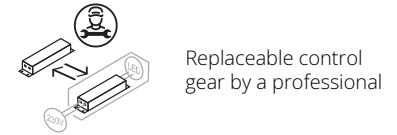

Ecodesign and Energy Labelling

This product contains a light source of energy efficiency class D