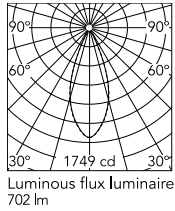

Physical

| | |
|---------------------|--------------|
| Colour | Forest Green |
| Orientation | Fixed |
| Net weight (kg) | 0.87 |
| Package height (mm) | 97 |
| Package width (mm) | 221 |
| Package length (mm) | 124 |
| IP internal | 66 |

Schematic light drawing

Photometric

| | |
|------------------------|-----------|
| Lighting type | Direct |
| Light distribution | Symmetric |
| CCT (K) | 2700 |
| CRI> | 80 |
| Beam angle C0-180 (°) | 40 |
| Beam angle C90-270 (°) | 40 |
| Extreme cut off | No |