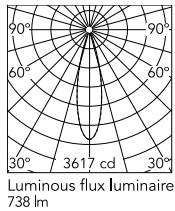

Physical

Colour	Black
Orientation	Fixed
Net weight (kg)	0.87
Package height (mm)	97
Package width (mm)	221
Package length (mm)	124
IP internal	66

Download

[Mounting instructions](#)  ZIP

Photometric Files

[LDT / IES](#)  ZIP

Technical Drawings

[2D](#)  ZIP

[3D](#)  ZIP

[Bim](#)  ZIP

Schematic light drawing

Beam Angle: 25°

h(m)	E(lx)	D(m)
1	3617	0.45
2	904	0.90
3	402	1.36
4	226	1.81
5	145	2.26

Luminous flux luminaire
738 lm

Photometric

Lighting type	Direct
Light distribution	Symmetric
CCT (K)	2700
CRI>	80
Beam angle C0-180 (°)	26
Beam angle C90-270 (°)	26
Extreme cut off	No

Electrical

Insulation class	I
Frequency (Hz)	50/60
Main voltage (Vac)	220-240
Power supply	Integrated
Dimmable	Yes
Power supply type	Dimmable DALI 1
Dimming interface	Dimmer Integrated
Emergency	No