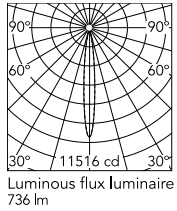

Physical

| | |
|---------------------|-------|
| Colour | Grey |
| Orientation | Fixed |
| Net weight (kg) | 0.87 |
| Package height (mm) | 97 |
| Package width (mm) | 221 |
| Package length (mm) | 124 |
| IP internal | 66 |

Download

[Mounting instructions](#)  ZIP

Photometric Files

[LDT / IES](#)  ZIP

Technical Drawings

[2D](#)  ZIP

[3D](#)  ZIP

[Bim](#)  ZIP

Schematic light drawing

| | h(m) | E(lx) | D(m) |
|---|-------|-------|------|
| 1 | 11516 | 0.20 | |
| 2 | 2879 | 0.41 | |
| 3 | 1280 | 0.61 | |
| 4 | 720 | 0.82 | |
| 5 | 461 | 1.02 | |

Photometric

| | |
|------------------------|-----------|
| Lighting type | Direct |
| Light distribution | Symmetric |
| CCT (K) | 2700 |
| CRI> | 80 |
| Beam angle C0-180 (°) | 12 |
| Beam angle C90-270 (°) | 12 |
| Extreme cut off | No |