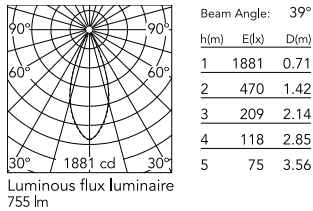

Physical

Colour	White
Orientation	Fixed
Net weight (kg)	0.87
Package height (mm)	97
Package width (mm)	221
Package length (mm)	124
IP internal	66

Download

[Mounting instructions](#)  ZIP

Photometric Files

[LDT / IES](#)  ZIP

Technical Drawings

[2D](#)  ZIP

[3D](#)  ZIP

[Bim](#)  ZIP

Schematic light drawing

Photometric

Lighting type	Direct
Light distribution	Symmetric
CCT (K)	4000
CRI>	80
Beam angle C0-180 (°)	40
Beam angle C90-270 (°)	40
Extreme cut off	No