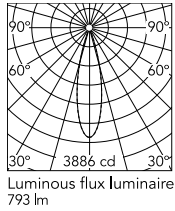

Physical

Colour	Anthracite
Orientation	Fixed
Net weight (kg)	0.87
Package height (mm)	97
Package width (mm)	221
Package length (mm)	124
IP internal	66

Download

[Mounting instructions](#)  ZIP

Photometric Files

[LDT / IES](#)  ZIP

Technical Drawings

[2D](#)  ZIP

[3D](#)  ZIP

[Bim](#)  ZIP

Schematic light drawing

Beam Angle: 25°

h(m)	E(lx)	D(m)
1	3886	0.45
2	972	0.90
3	432	1.36
4	243	1.81
5	155	2.26

Luminous flux luminaire
793 lm

Photometric

Lighting type	Direct
Light distribution	Symmetric
CCT (K)	4000
CRI>	80
Beam angle C0-180 (°)	26
Beam angle C90-270 (°)	26
Extreme cut off	No

Electrical

Insulation class	I
Frequency (Hz)	50/60
Main voltage (Vac)	220-240
Power supply	Integrated
Dimmable	Yes
Power supply type	Dimmable 1-10V
Dimming interface	Dimmer Integrated
Emergency	No