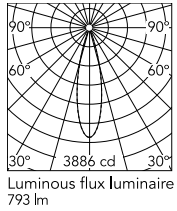

Physical

Colour	Black
Orientation	Fixed
Net weight (kg)	0.87
Package height (mm)	97
Package width (mm)	221
Package length (mm)	124
IP internal	66

Download

[Mounting instructions](#)  ZIP

Photometric Files

[LDT / IES](#)  ZIP

Technical Drawings

[2D](#)  ZIP

[3D](#)  ZIP

[Bim](#)  ZIP

Schematic light drawing

Beam Angle: 25°

h(m)	E(lx)	D(m)
1	3886	0.45
2	972	0.90
3	432	1.36
4	243	1.81
5	155	2.26

Luminous flux luminaire
793 lm

Photometric

Lighting type	Direct
Light distribution	Symmetric
CCT (K)	4000
CRI>	80
Beam angle C0-180 (°)	26
Beam angle C90-270 (°)	26
Extreme cut off	No

Electrical

Insulation class	I
Frequency (Hz)	50/60
Main voltage (Vac)	220-240
Power supply	Integrated
Dimmable	Yes
Power supply type	Dimmable 1-10V
Dimming interface	Dimmer Integrated
Emergency	No