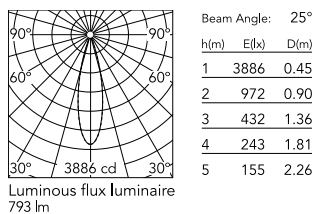

Physical

Colour	Forest Green
Orientation	Fixed
Net weight (kg)	0.87
Package height (mm)	97
Package width (mm)	221
Package length (mm)	124
IP internal	66

Download

[Mounting instructions](#)  ZIP

Photometric Files

[LDT / IES](#)  ZIP

Technical Drawings

[2D](#)  ZIP

[3D](#)  ZIP

[Bim](#)  ZIP

Schematic light drawing

Photometric

Lighting type	Direct
Light distribution	Symmetric
CCT (K)	4000
CRI>	80
Beam angle C0-180 (°)	26
Beam angle C90-270 (°)	26
Extreme cut off	No