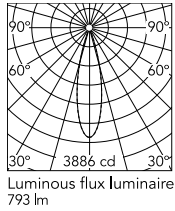

Physical

Colour	White
Orientation	Fixed
Net weight (kg)	0.87
Package height (mm)	97
Package width (mm)	221
Package length (mm)	124
IP internal	66

Download

[Mounting instructions](#)  ZIP

Photometric Files

[LDT / IES](#)  ZIP

Technical Drawings

[2D](#)  ZIP

[3D](#)  ZIP

[Bim](#)  ZIP

Schematic light drawing

Beam Angle: 25°

h(m)	E(lx)	D(m)
1	3886	0.45
2	972	0.90
3	432	1.36
4	243	1.81
5	155	2.26

Luminous flux luminaire
793 lm

Photometric

Lighting type	Direct
Light distribution	Symmetric
CCT (K)	4000
CRI>	80
Beam angle C0-180 (°)	26
Beam angle C90-270 (°)	26
Extreme cut off	No

Electrical

Insulation class	I
Frequency (Hz)	50/60
Main voltage (Vac)	220-240
Power supply	Integrated
Dimmable	Yes
Power supply type	Dimmable 1-10V
Dimming interface	Dimmer Integrated
Emergency	No