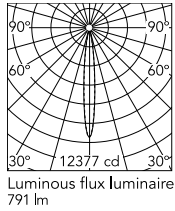

Physical

Colour	Deep Brown
Orientation	Fixed
Net weight (kg)	0.87
Package height (mm)	97
Package width (mm)	221
Package length (mm)	124
IP internal	66

Download

[Mounting instructions](#)  ZIP

Photometric Files

[LDT / IES](#)  ZIP

Technical Drawings

[2D](#)  ZIP

[3D](#)  ZIP

[Bim](#)  ZIP

Schematic light drawing

Beam Angle: 12°

h(m)	E(lx)	D(m)
1	12377	0.20
2	3094	0.41
3	1375	0.61
4	774	0.82
5	495	1.02

Luminous flux luminaire
791 lm

Photometric

Lighting type	Direct
Light distribution	Symmetric
CCT (K)	4000
CRI>	80
Beam angle C0-180 (°)	12
Beam angle C90-270 (°)	12
Extreme cut off	No

Electrical

Insulation class	I
Frequency (Hz)	50/60
Main voltage (Vac)	220-240
Power supply	Integrated
Dimmable	Yes
Power supply type	Dimmable 1-10V
Dimming interface	Dimmer Integrated
Emergency	No