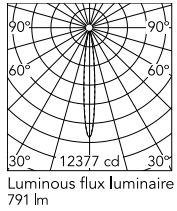

Physical

Colour	Forest Green
Orientation	Fixed
Net weight (kg)	0.87
Package height (mm)	97
Package width (mm)	221
Package length (mm)	124
IP internal	66

Download

[Mounting instructions](#)  ZIP

Photometric Files

[LDT / IES](#)  ZIP

Technical Drawings

[2D](#)  ZIP

[3D](#)  ZIP

[Bim](#)  ZIP

Schematic light drawing

Beam Angle: 12°

h(m)	E(lx)	D(m)
1	12377	0.20
2	3094	0.41
3	1375	0.61
4	774	0.82
5	495	1.02

Photometric

Lighting type	Direct
Light distribution	Symmetric
CCT (K)	4000
CRI>	80
Beam angle C0-180 (°)	12
Beam angle C90-270 (°)	12
Extreme cut off	No

Electrical

Insulation class	I
Frequency (Hz)	50/60
Main voltage (Vac)	220-240
Power supply	Integrated
Dimmable	Yes
Power supply type	Dimmable 1-10V
Dimming interface	Dimmer Integrated
Emergency	No