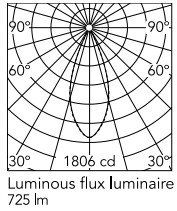

Physical

Colour	Forest Green
Orientation	Fixed
Net weight (kg)	0.87
Package height (mm)	97
Package width (mm)	221
Package length (mm)	124
IP internal	66

Download

[Mounting instructions](#)  ZIP

Photometric Files

[LDT / IES](#)  ZIP

Technical Drawings

[2D](#)  ZIP

[3D](#)  ZIP

[Bim](#)  ZIP

Schematic light drawing

Photometric

Lighting type	Direct
Light distribution	Symmetric
CCT (K)	3000
CRI>	80
Beam angle C0-180 (°)	40
Beam angle C90-270 (°)	40
Extreme cut off	No