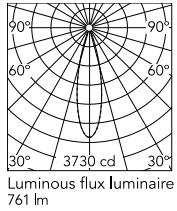

Physical

Colour	Black
Orientation	Fixed
Net weight (kg)	0.87
Package height (mm)	97
Package width (mm)	221
Package length (mm)	124
IP internal	66

Download

[Mounting instructions](#)  ZIP

Photometric Files

[LDT / IES](#)  ZIP

Technical Drawings

[2D](#)  ZIP

[3D](#)  ZIP

[Bim](#)  ZIP

Schematic light drawing

Beam Angle: 25°

h(m)	E(lx)	D(m)
1	3730	0.45
2	932	0.90
3	414	1.36
4	233	1.81
5	149	2.26

Photometric

Lighting type	Direct
Light distribution	Symmetric
CCT (K)	3000
CRI>	80
Beam angle C0-180 (°)	26
Beam angle C90-270 (°)	26
Extreme cut off	No

Electrical

Insulation class	I
Frequency (Hz)	50/60
Main voltage (Vac)	220-240
Power supply	Integrated
Dimmable	Yes
Power supply type	Dimmable 1-10V
Dimming interface	Dimmer Integrated
Emergency	No