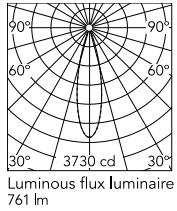

Physical

Colour	Forest Green
Orientation	Fixed
Net weight (kg)	0.87
Package height (mm)	97
Package width (mm)	221
Package length (mm)	124
IP internal	66

Download

[Mounting instructions](#)  ZIP

Photometric Files

[LDT / IES](#)  ZIP

Technical Drawings

[2D](#)  ZIP

[3D](#)  ZIP

[Bim](#)  ZIP

Schematic light drawing

Beam Angle: 25°

h(m)	E(lx)	D(m)
1	3730	0.45
2	932	0.90
3	414	1.36
4	233	1.81
5	149	2.26

Luminous flux luminaire
761 lm

Photometric

Lighting type	Direct
Light distribution	Symmetric
CCT (K)	3000
CRI>	80
Beam angle C0-180 (°)	26
Beam angle C90-270 (°)	26
Extreme cut off	No

Electrical

Insulation class	I
Frequency (Hz)	50/60
Main voltage (Vac)	220-240
Power supply	Integrated
Dimmable	Yes
Power supply type	Dimmable 1-10V
Dimming interface	Dimmer Integrated
Emergency	No