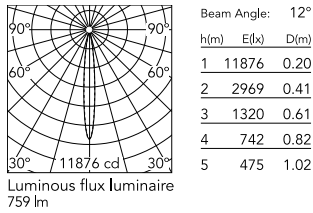

Physical

| | |
|---------------------|------------|
| Colour | Deep Brown |
| Orientation | Fixed |
| Net weight (kg) | 0.87 |
| Package height (mm) | 97 |
| Package width (mm) | 221 |
| Package length (mm) | 124 |
| IP internal | 66 |

Download

[Mounting instructions](#)  ZIP

Photometric Files

[LDT / IES](#)  ZIP

Technical Drawings

[2D](#)  ZIP

[3D](#)  ZIP

[Bim](#)  ZIP

Schematic light drawing

Photometric

| | |
|------------------------|-----------|
| Lighting type | Direct |
| Light distribution | Symmetric |
| CCT (K) | 3000 |
| CRI> | 80 |
| Beam angle C0-180 (°) | 12 |
| Beam angle C90-270 (°) | 12 |
| Extreme cut off | No |