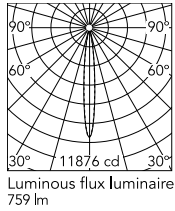

### Physical

Colour	Grey
Orientation	Fixed
Net weight (kg)	0.87
Package height (mm)	97
Package width (mm)	221
Package length (mm)	124
IP internal	66

### Technical Drawings

[2D](#)  ZIP

[3D](#)  ZIP

[Bim](#)  ZIP

## Schematic light drawing

Beam Angle: 12°

h(m)	E(lx)	D(m)
1	11876	0.20
2	2969	0.41
3	1320	0.61
4	742	0.82
5	475	1.02

Luminous flux luminaire  
759 lm

## Photometric

Lighting type	Direct
Light distribution	Symmetric
CCT (K)	3000
CRI>	80
Beam angle C0-180 (°)	12
Beam angle C90-270 (°)	12
Extreme cut off	No