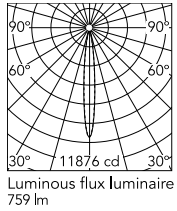

Physical

Colour	Primer
Orientation	Fixed
Net weight (kg)	0.87
Package height (mm)	97
Package width (mm)	221
Package length (mm)	124
IP internal	66

Download

[Mounting instructions](#)  ZIP

Photometric Files

[LDT / IES](#)  ZIP

Technical Drawings

[2D](#)  ZIP

[3D](#)  ZIP

[Bim](#)  ZIP

Schematic light drawing

Beam Angle: 12°

h(m)	E(lx)	D(m)
1	11876	0.20
2	2969	0.41
3	1320	0.61
4	742	0.82
5	475	1.02

Luminous flux luminaire
759 lm

Photometric

Lighting type	Direct
Light distribution	Symmetric
CCT (K)	3000
CRI>	80
Beam angle C0-180 (°)	12
Beam angle C90-270 (°)	12
Extreme cut off	No

Electrical

Insulation class	I
Frequency (Hz)	50/60
Main voltage (Vac)	220-240
Power supply	Integrated
Dimmable	Yes
Power supply type	Dimmable 1-10V
Dimming interface	Dimmer Integrated
Emergency	No