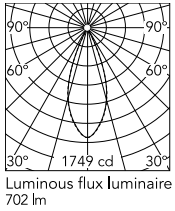

Physical

Colour	Black
Orientation	Fixed
Net weight (kg)	0.87
Package height (mm)	97
Package width (mm)	221
Package length (mm)	124
IP internal	66

Download

[Mounting instructions](#)  ZIP

Photometric Files

[LDT / IES](#)  ZIP

Technical Drawings

[2D](#)  ZIP

[3D](#)  ZIP

[Bim](#)  ZIP

Schematic light drawing

Photometric

Lighting type	Direct
Light distribution	Symmetric
CCT (K)	2700
CRI>	80
Beam angle C0-180 (°)	40
Beam angle C90-270 (°)	40
Extreme cut off	No