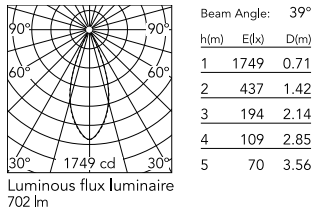

Physical

Colour	Forest Green
Orientation	Fixed
Net weight (kg)	0.87
Package height (mm)	97
Package width (mm)	221
Package length (mm)	124
IP internal	66

Download

[Mounting instructions](#) ZIP

Photometric Files

[LDT / IES](#) ZIP

Technical Drawings

[2D](#) ZIP

[3D](#) ZIP

[Bim](#) ZIP

Schematic light drawing

Photometric

Lighting type	Direct
Light distribution	Symmetric
CCT (K)	2700
CRI>	80
Beam angle C0-180 (°)	40
Beam angle C90-270 (°)	40
Extreme cut off	No