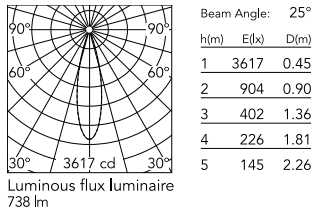

Physical

Colour	Black
Orientation	Fixed
Net weight (kg)	0.87
Package height (mm)	97
Package width (mm)	221
Package length (mm)	124
IP internal	66

Download

[Mounting instructions](#)  ZIP

Photometric Files

[LDT / IES](#)  ZIP

Technical Drawings

[2D](#)  ZIP

[3D](#)  ZIP

[Bim](#)  ZIP

Schematic light drawing

Photometric

Lighting type	Direct
Light distribution	Symmetric
CCT (K)	2700
CRI>	80
Beam angle C0-180 (°)	26
Beam angle C90-270 (°)	26
Extreme cut off	No