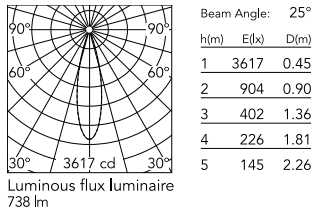

Physical

Colour	Forest Green
Orientation	Fixed
Net weight (kg)	0.87
Package height (mm)	97
Package width (mm)	221
Package length (mm)	124
IP internal	66

Download

[Mounting instructions](#)  ZIP

Photometric Files

[LDT / IES](#)  ZIP

Technical Drawings

[2D](#)  ZIP

[3D](#)  ZIP

[Bim](#)  ZIP

Schematic light drawing

Photometric

Lighting type	Direct
Light distribution	Symmetric
CCT (K)	2700
CRI>	80
Beam angle C0-180 (°)	26
Beam angle C90-270 (°)	26
Extreme cut off	No